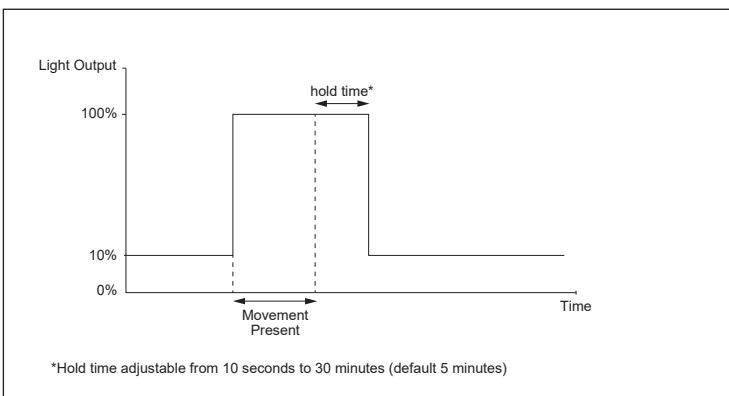

DIMMABLE SENSOR OPERATION

Legrand - Australia
1300 369 777
www.legrand.com.au
ABN 31 000 102 661

Legrand - New Zealand
0800 476 009
www.legrand.co.nz

Refer to your group buying office, Legrand Sales Representative or Legrand Sales Office for pricing.

Please note: specifications are subject to change without prior notice.

LE14857AA

01/2024