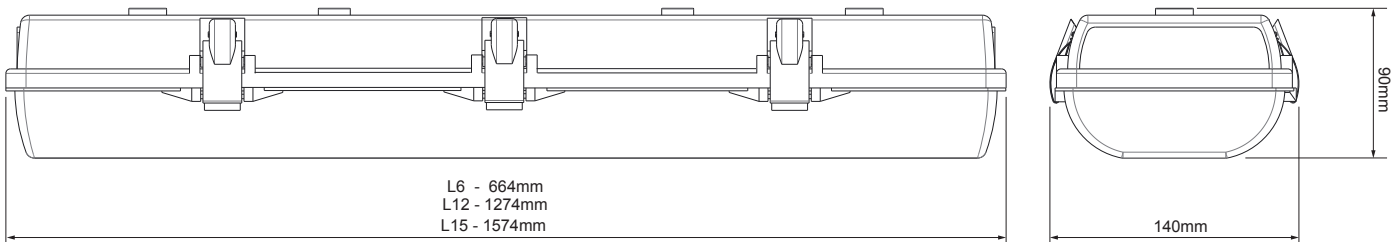

WP3 LED Weatherproof Batten IP65 - Galaxy with dimmable sensor

CAT. NO. **659302GA, 659305GA, 659308GA**

FEATURES

- Embedded Bluetooth for smart device connectivity.
- Low Power Wide Area Network type of communications utilising the LoRa platform.
- LoRa communication to maximise reliability, coverage and infiltration.
- iSmart™ temperature sensing technology for the LIION battery.
- Electronics designed to lengthen the life of the battery, minimising maintenance costs.
- A premium range of LED weatherproof battens.
- Available in 2 foot, 4 foot or 5 foot lengths.
- Tri-colour LED selection.
- LED Light source life:
  - 150,000hrs, L80 B50 at ambient temperature of 25°C.
  - 250,000hrs, L70 B50 at ambient temperature of 25°C.
- CRI > 90
- Environmentally friendly battery.
- 5 Year warranty.
- Designed and Manufactured in Australia.

DIMENSIONS